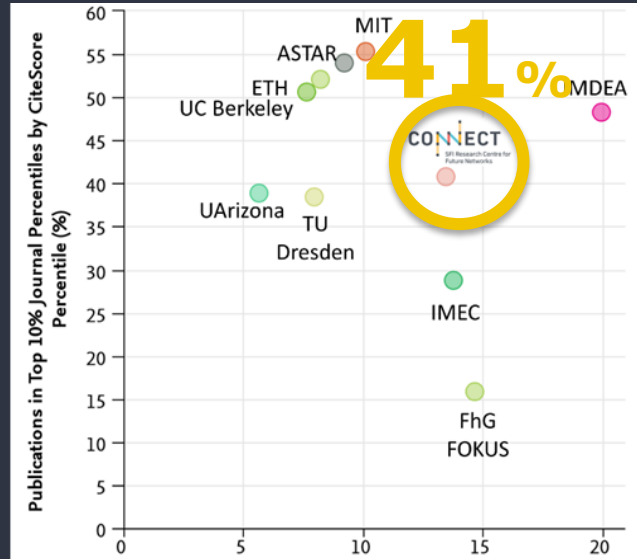

CONNECT is a world leading research centre

Strong in *scholarly output* and *industry collaboration*

Publications in Top 5% Journals
by CiteScore Percentiles

Publications in Top 10%
Journals by CiteScore Percentiles

Academic-Corporate Collaboration(%)

- Massachusetts Institute of Technology
- Agency for Science, Technology and Research, Singapore
- Swiss Federal Institute of Technology Zurich
- University of California at Berkeley
- Instituto IMDEA Networks
- CONNECT Centre 2015-2022
- University of Arizona
- Technische Universität Dresden
- Interuniversitair Micro-Elektronica Centrum
- Fraunhofer Institute for Open Communication Systems

13%

1.7 FWCI

CONNECT SFI Research Centre for Future Networks & Communications

- Optical, Wireless, and Data Communications for 6G, IoT, Cloud
- Transformative, Full-Stack Research on:
 - Security
 - Dependability
 - Sustainability
 - AI/Data Driven Intelligence
 - Customizability
 - Scalability
- Smart City Applications over Open and Shared, Multi-Tenant Networks and Spectrum
- Energy management in IoT devices