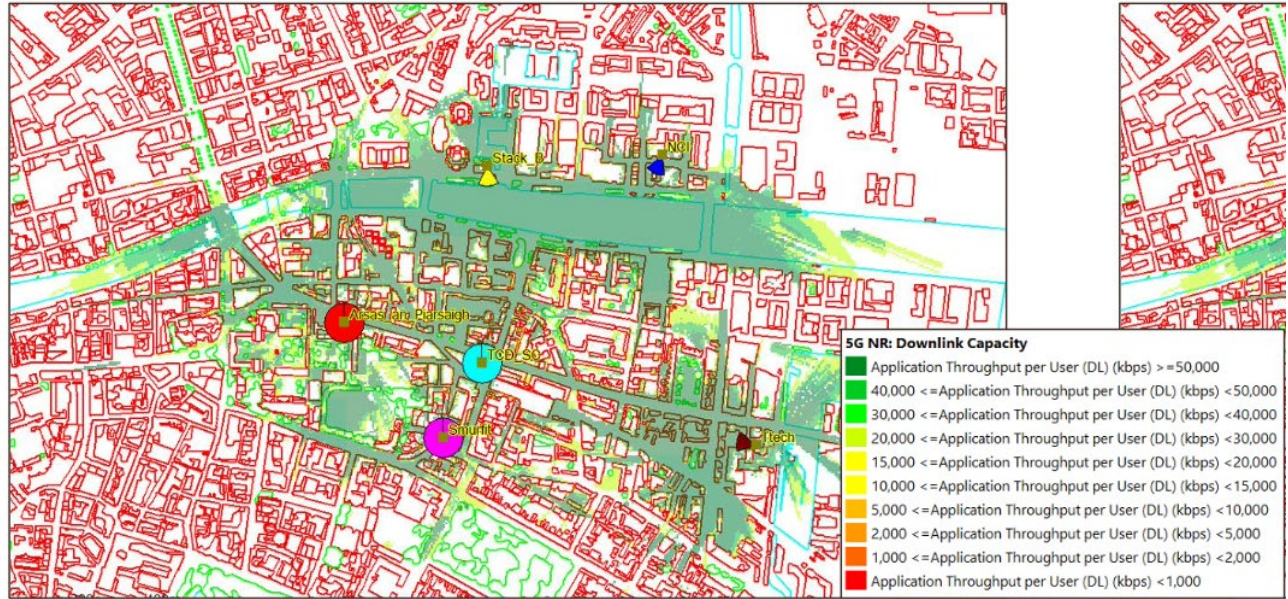

Network Orchestration

- AI-driven automation ✓
- Customisation ✓
- Wireless/optical/cloud Convergence ✓
- Open source/interface ✓

Support for new services

- Extended Reality ✓
- Connected vehicles ✓
- Cloud Robotics ✓
- eHealth ✓

New Technology

- OpenRAN and radio frequency ✓
- Disaggregated Optical networking, ✓
- Edge cloud ✓

License to 100 MHz Spectrum, 3.85 – 3.95 GHz

Multinationals

SMEs

Local Government

Dublin City Council
Comhairle Cathrach Bhaile Átha Cliath