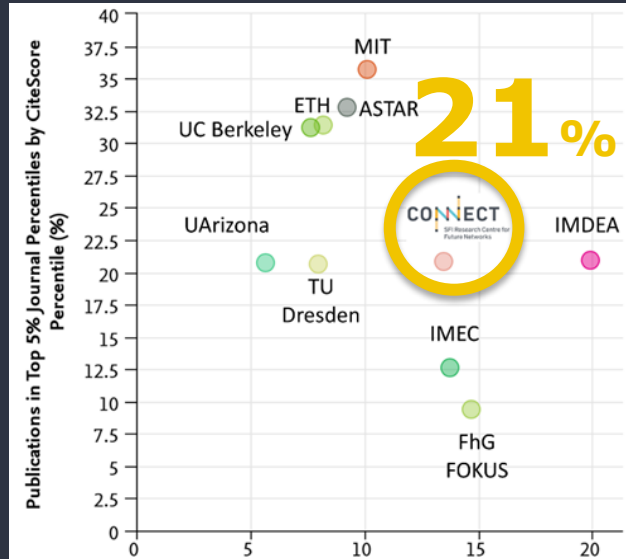

CONNECT is a world leading research centre

Strong in *scholarly output* and *industry collaboration*

Publications in Top 5% Journals
by CiteScore Percentiles

Publications in Top 10%
Journals by CiteScore Percentiles